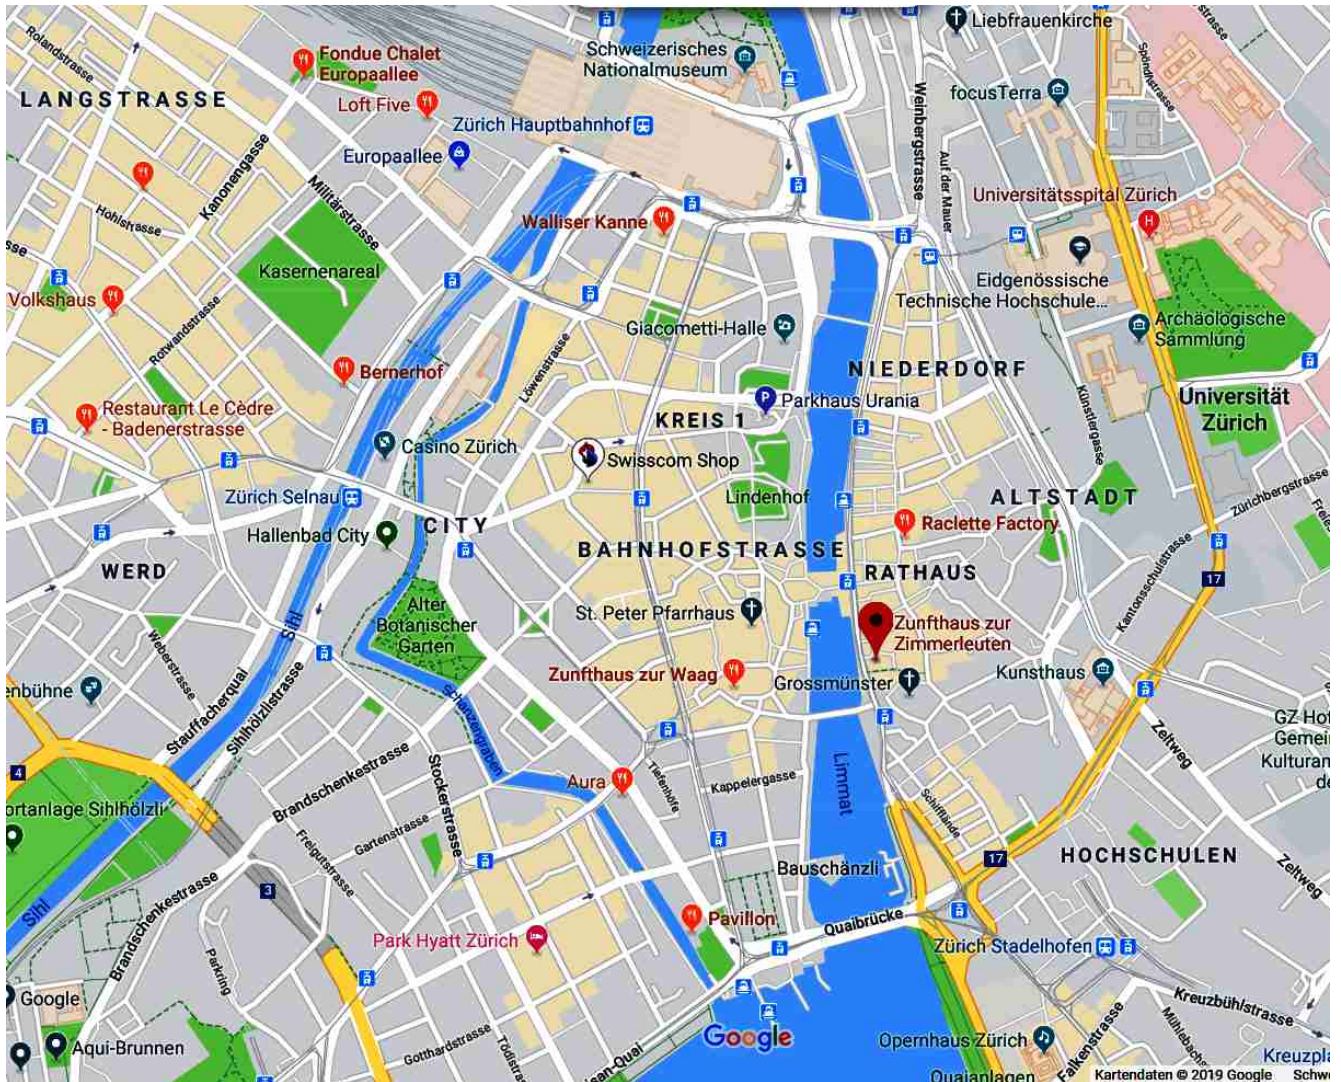

4th INTERNATIONAL WORKSHOP ON VALIDATION OF COMPUTATIONAL MECHANICS MODELS

Tuesday 5th November 2019 at the “Zunfthaus zur Zimmerleuten” (Guildhall of Carpenters), Zürich

Travel Information

Address: “Zunfthaus zur Zimmerleuten”
Limmatquai 40
CH-8001 Zürich

Airport

Upon arrival follow the signs to the train station

Get a return ticket to Zurich mainstation from the counter or machine (CHF valid 24h, includes all public transport in Zurich).

Trains to “Zurich HB” leave from Track 3 and 4 (some 10 connections per hour; several IC / IR trains and local trains S2 / S16 / S24). trip is 12 min

Mainstation

From Zurich HB (Mainstation) exit towards “Bahnhofquai / HB”

Take Tram No **4** direction “Bahnhof Tiefenbrunnen”

Leave tram at “Rathaus” (3rd stop)

Carry on for 100 yards in direction of travel